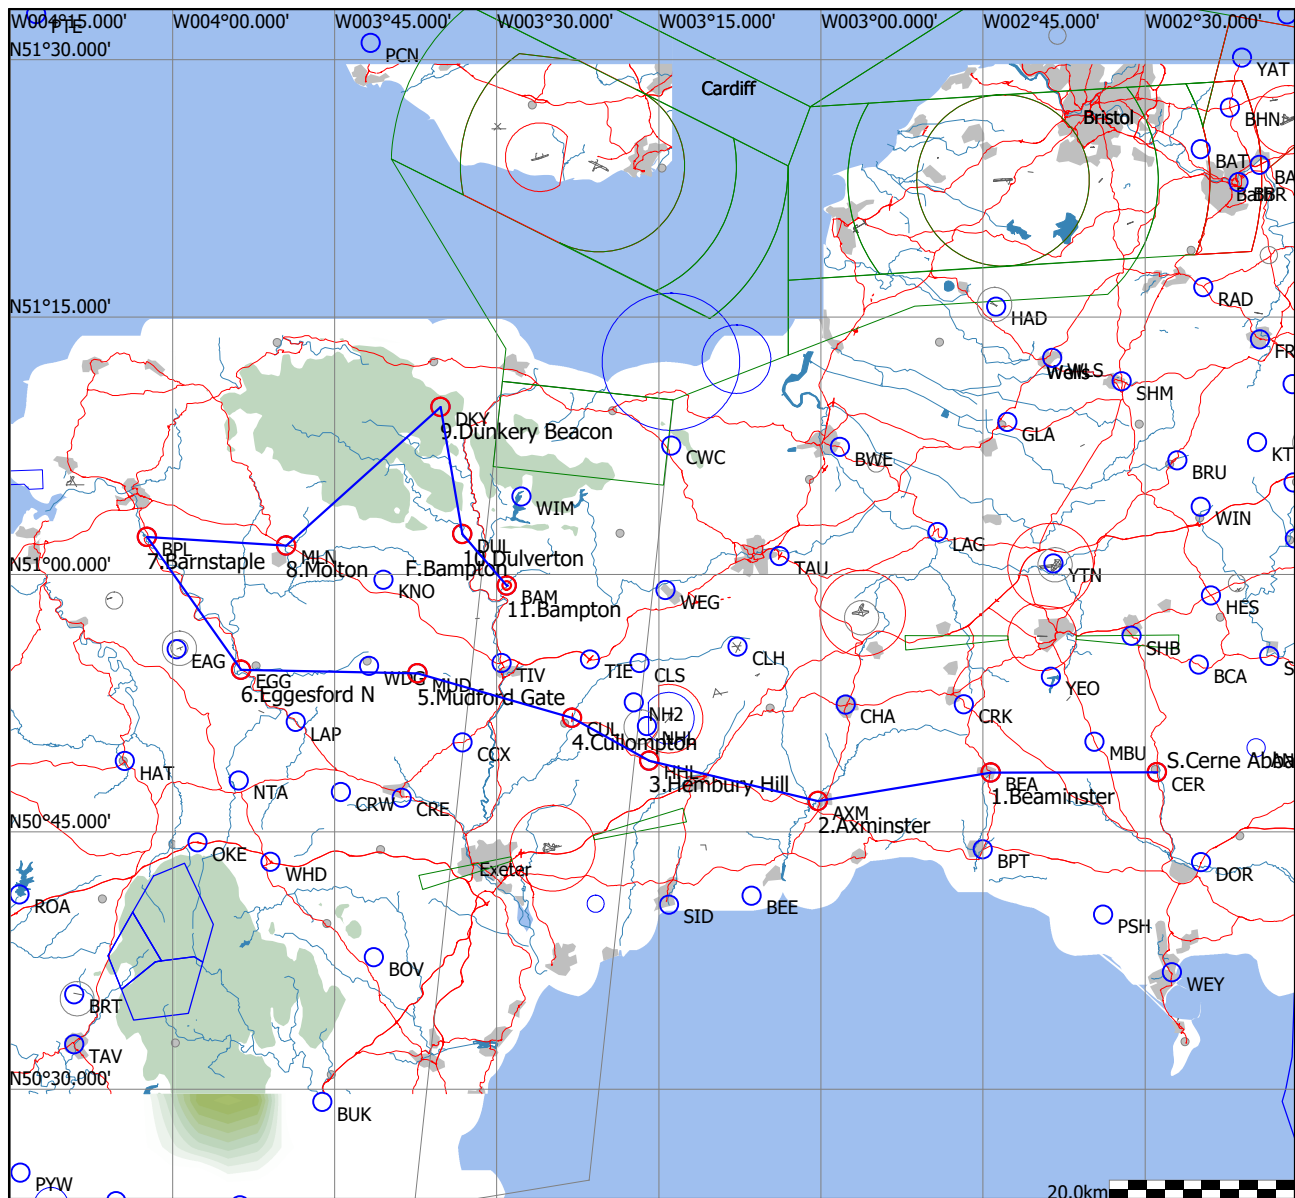

Type: Polygon with 11 points

Around and About - Enterprise Day 7

Task distance: 178.6km

Style	Code	Points	Dis.	Crs.
Start	CER	Cerne Abbas		
1.Point	BEA	Beaminster	18.1km	270°
2.Point	AXM	Axminster	19.0km	261°
3.Point	HHL	Hembury Hill	18.8km	283°
4.Point	CUL	Cullompton	9.6km	299°
5.Point	MUD	Mudford Gate	17.5km	286°
6.Point	EGG	Eggesford N	19.2km	271°
7.Point	BPL	Barnstaple	17.6km	325°
8.Point	MLN	Molton	15.1km	93°
9.Point	DKY	Dunkery Beacon	22.4km	48°
10.Point	DUL	Dulverton	13.9km	170°
11.Point	BAM	Bampton	7.4km	139°
Finish	BAM	Bampton	0.0km	0°