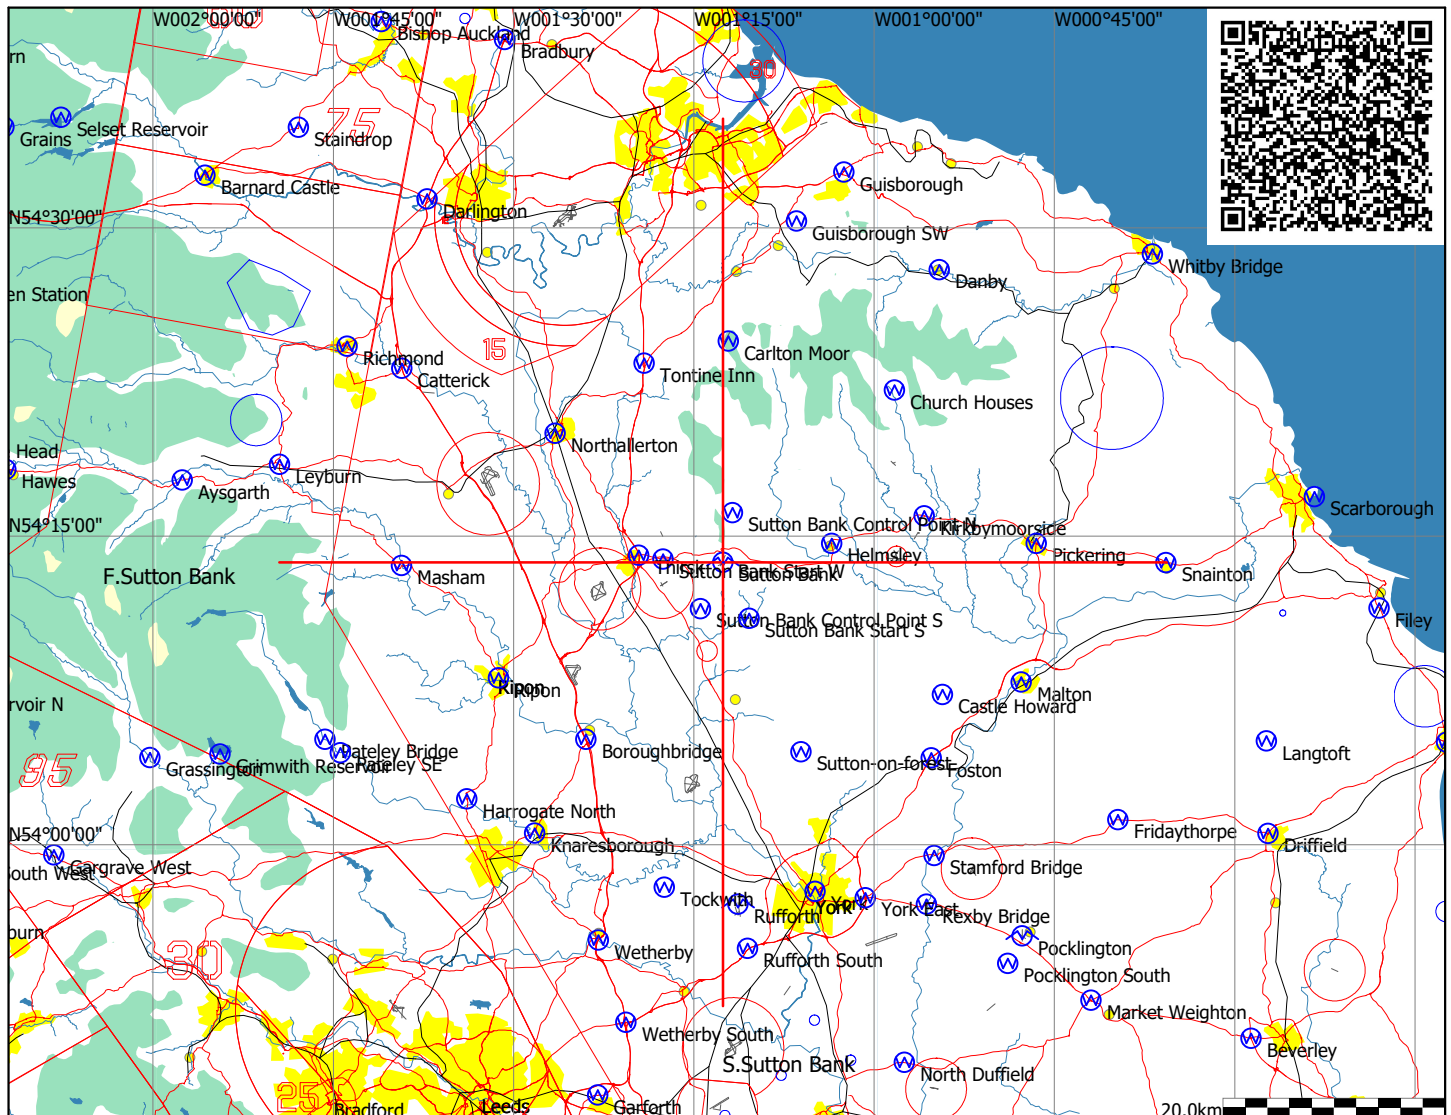

Task Information

Round the Compass

Type: Assigned area task with 0 areas

Round the Compass

Task distance: 0.0km/0.0km (0.0km)

Style	Code	Points	Latitude	Longitude	Dis.	Crs.
Start	SUT	Sutton Bank	N54°13'44"	W001°12'35"		
Finish	SUT	Sutton Bank	N54°13'44"	W001°12'35"	0.0km	0°

Round the Compass

Standard scoring rules and definitions apply.

The world is divided into 4 sectors by N-S and E-W lines through Sutton Bank. Visit a BGA TP in a sector of your choice and return to SUT to finish. Or visit a TP in a 2nd, 3rd and / or 4th sector. As well as the TP bonus, you get 10 extra for the TP in the first sector, 20 for the 2nd, 30 for the 3rd and 40 for the 4th. (Note only one TP scores for a bonus in each sector)

Distance measured OLC.

Height gain bonus of 1 point per 100ft over 5000ft QNH

Standard Enterprise bonus points for coasts etc apply.

Radio freq:

129.90 North Hill & Dunkswell Parachute DZ

123.475 Dunkswell Radio